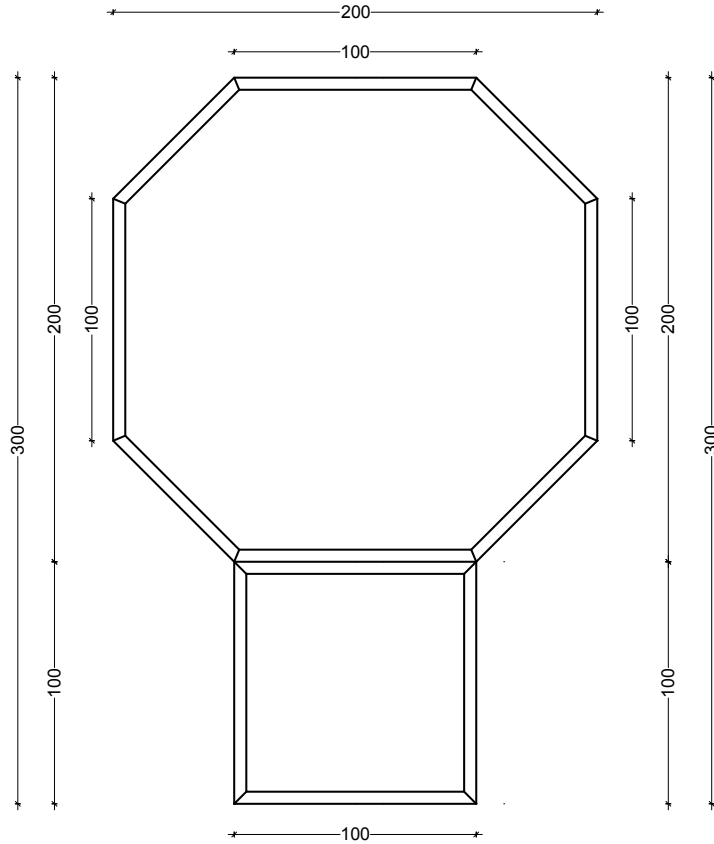

Note: All dimensions are in mm.

Plan (Scale :- 1: 2)

60mm - OPERA

1 Block = 0.4832 sqft.

1 Block = 0.0449 sqmt.

2.0695 Block = per sqft.

22.2717 Block = per sqmt.

Note: All dimensions are in mm.

60mm - EDGER

1 Block = 0.2422 sqft.

1 Block = 0.0225 sqmt.

4.1288 Block = per sqft.

44.4444 Block = per sqmt.

Plan
(Scale :- 1 : 1.5)