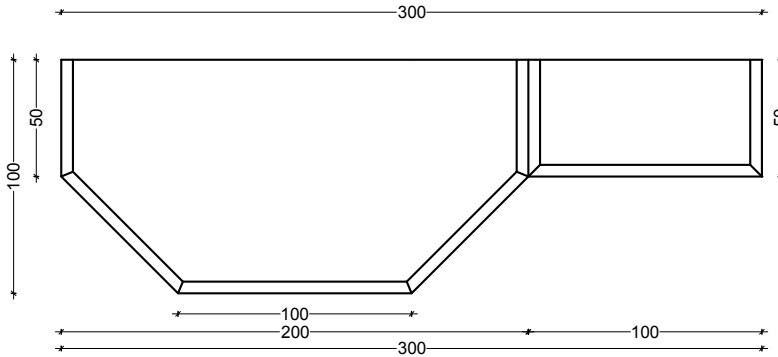

Note: All dimensions are in mm.

Plan (Scale :- 1: 2)

60mm - OPERA

1 Block = 0.4832 sqft.

1 Block = 0.0449 sqmt.

2.0695 Block = per sqft.

22.2717 Block = per sqmt.

Note: All dimensions are in mm.

60mm - EDGER

1 Block = 0.2422 sqft.

1 Block = 0.0225 sqmt.

4.1288 Block = per sqft.

44.4444 Block = per sqmt.

Plan
(Scale :- 1 : 1.5)